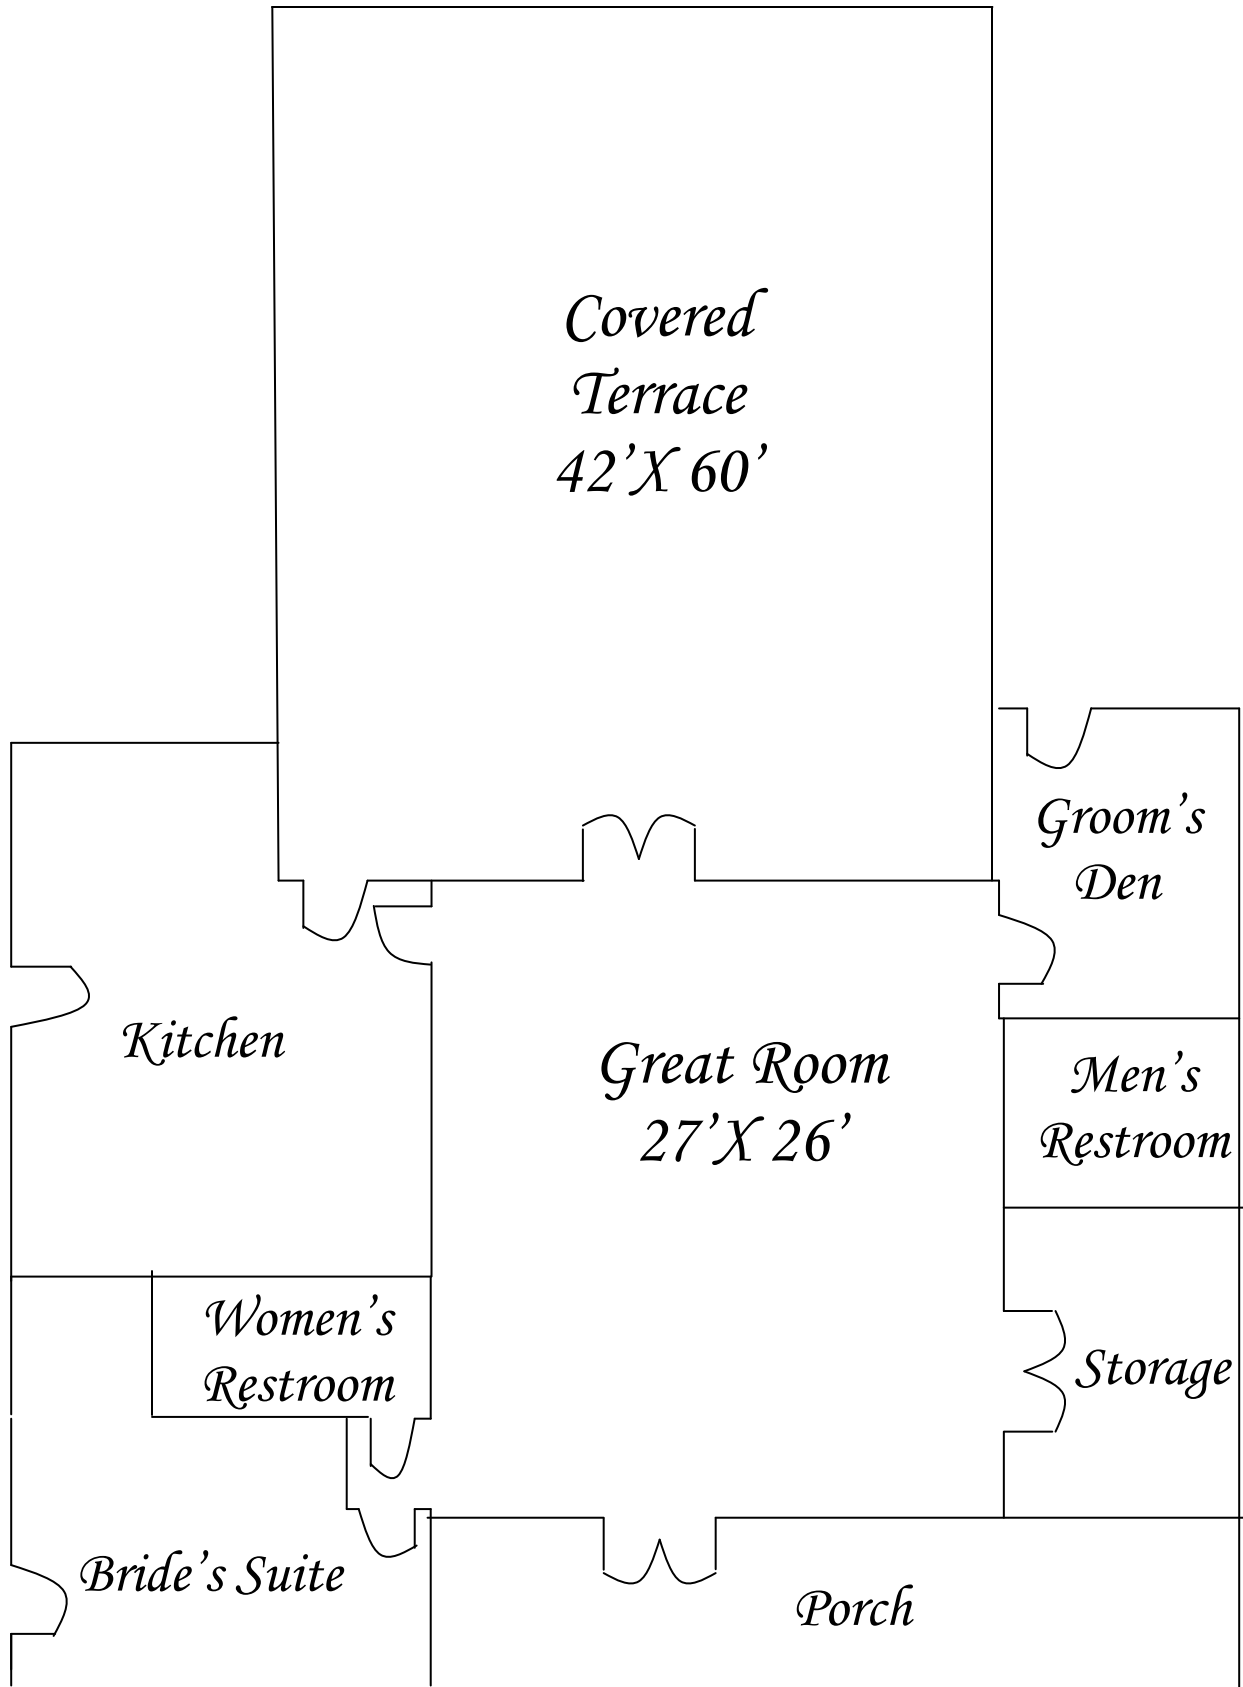

*Double Creek Crossing
Savannah's Garden*

Large Live Oak Trees

Bride & Groom

Bridge to Gabrielle's Mansion

Seating

Seating

Large Live Oak Trees

Beautiful landscaping

Beautiful landscaping

*Double Creek Crossing
Gabrielle's Mansion*

Fire pit Tables

Deck

*Covered
Terrace
42' X 60'*